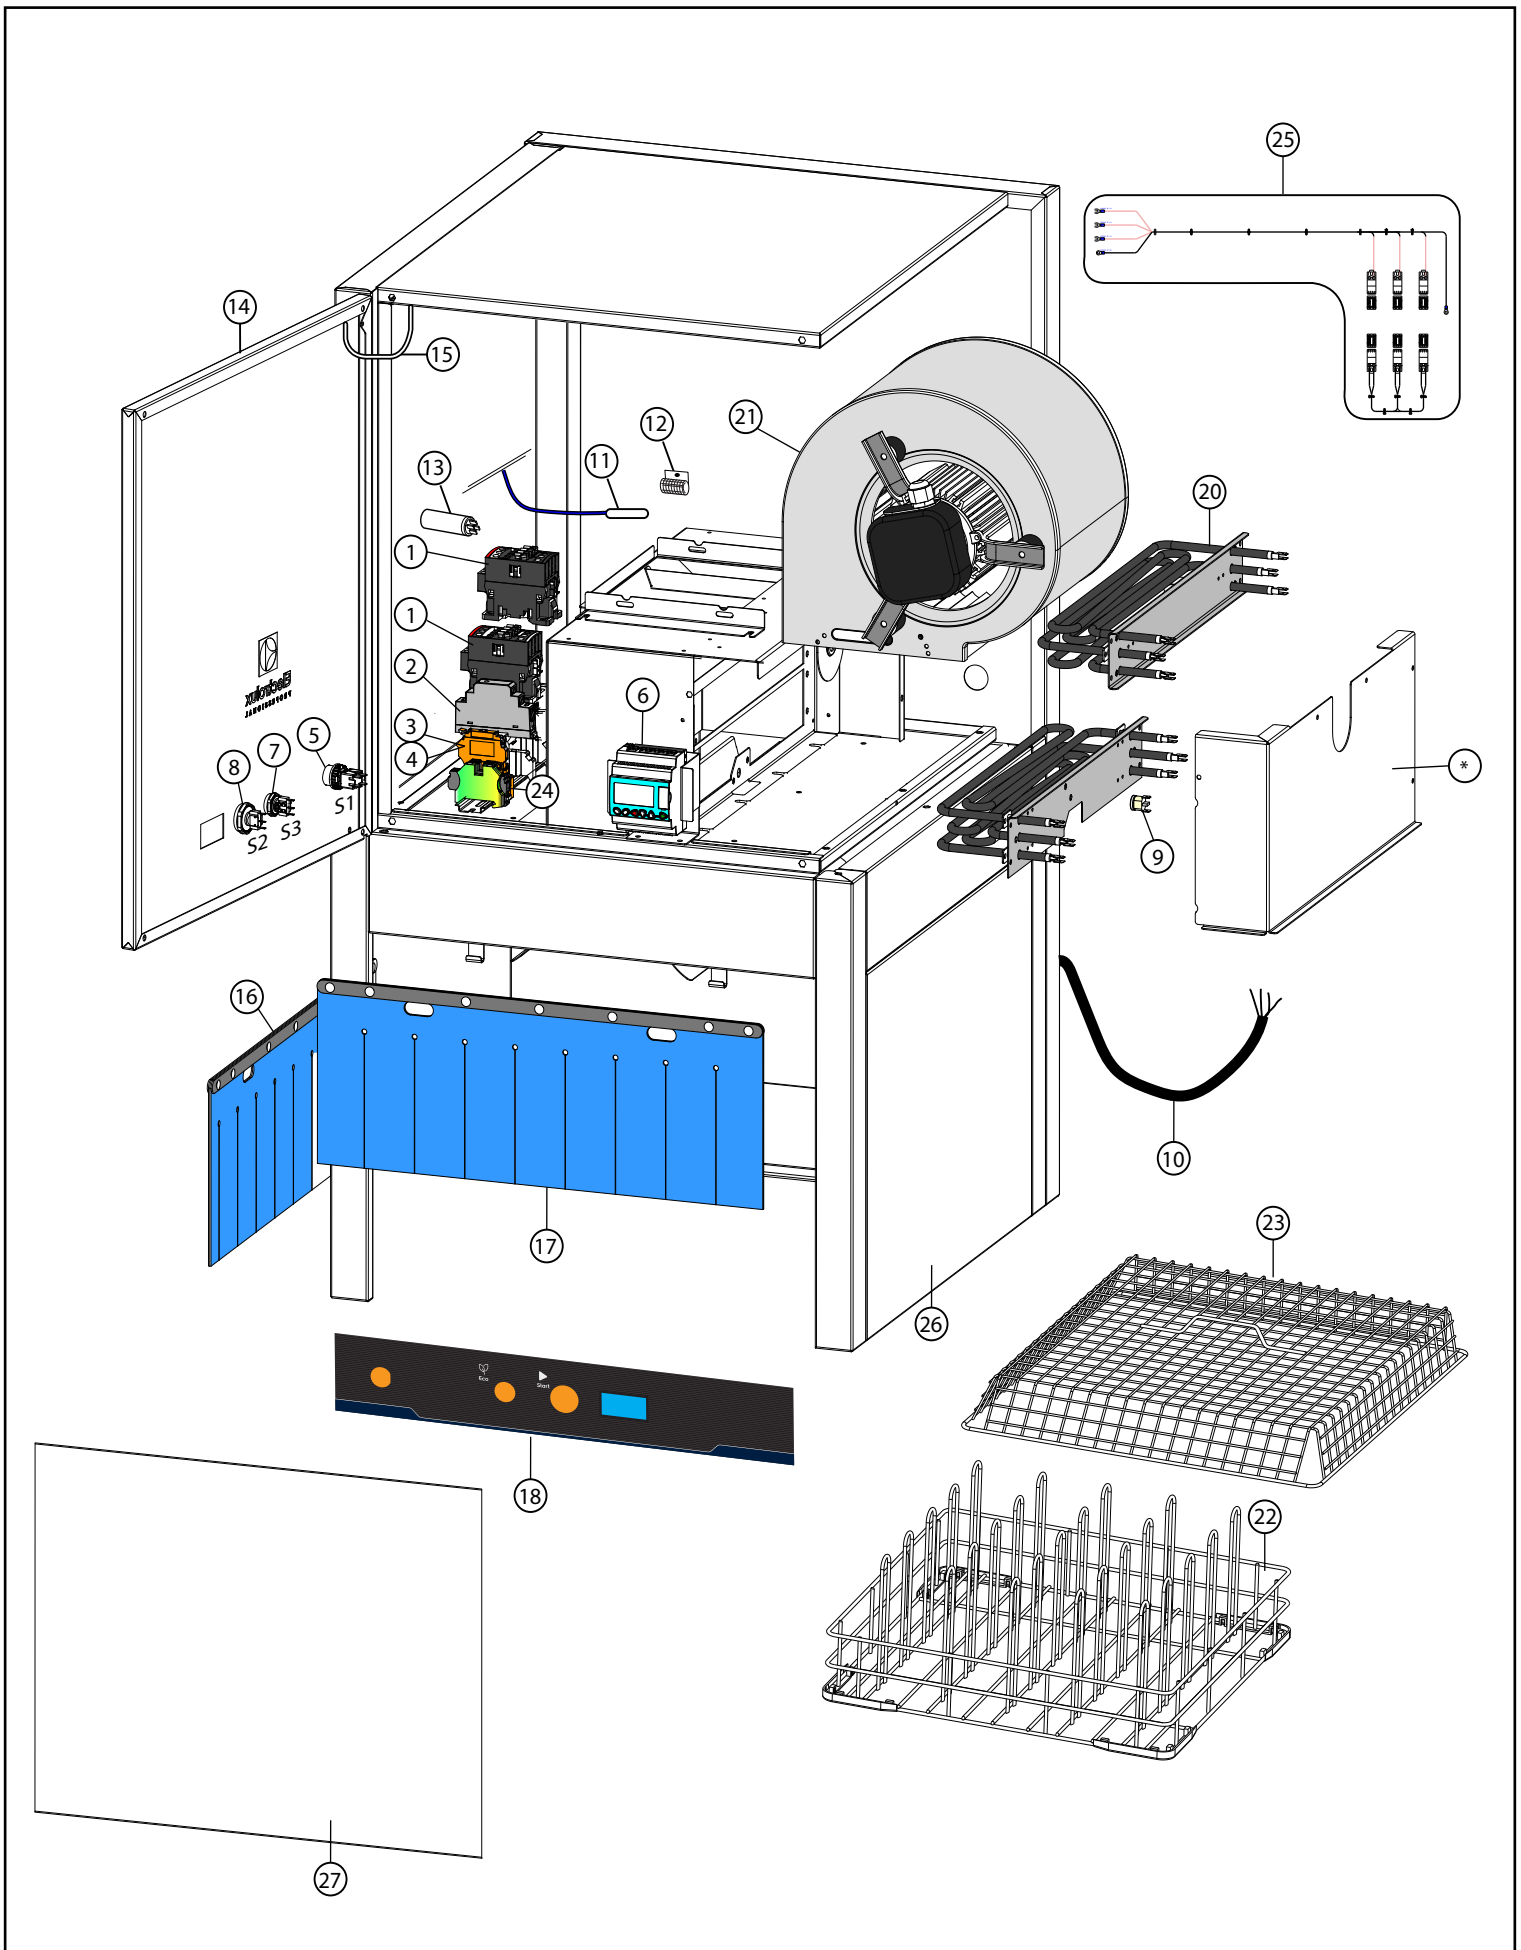

SPARE PARTS CATALOGUE

Freestanding Blower

HeroDry

PNC	MODEL	REF.	PAG.	DESCRIPTION	NOTE/BRAND
504350	ETHDE1	a		HERODRY FREESTANDING BLOWER FOR HOOD TYPE DW 30 R/H 380-415/3N/50HZ	Electrolux Professional
P63873	ETHDE1	a		HERODRY FREESTANDING BLOWER FOR HOOD TYPE DW 30 R/H 380-415/3N/50HZ	Electrolux Professional

INDEX - INDICE

PAG.

STRUCTURE AND ELECTRICAL COMPONENTS

3

SPARE PART LISTS - CABINET AND DOOR

4

CABINET AND DOOR

From Ser. Nr.
Up to Ser. Nr.